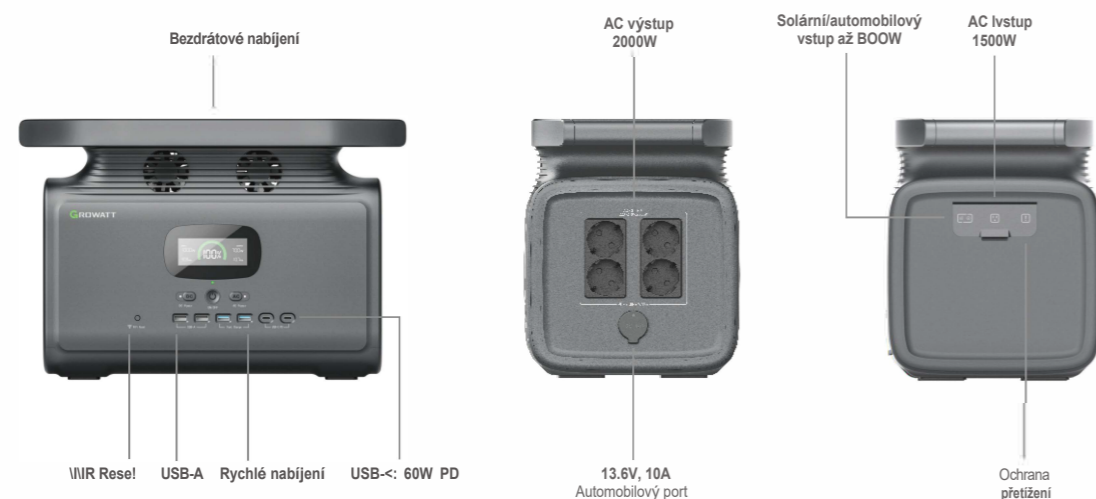

Jedna centrála pro všechny Vaše potřeby

GROWATT