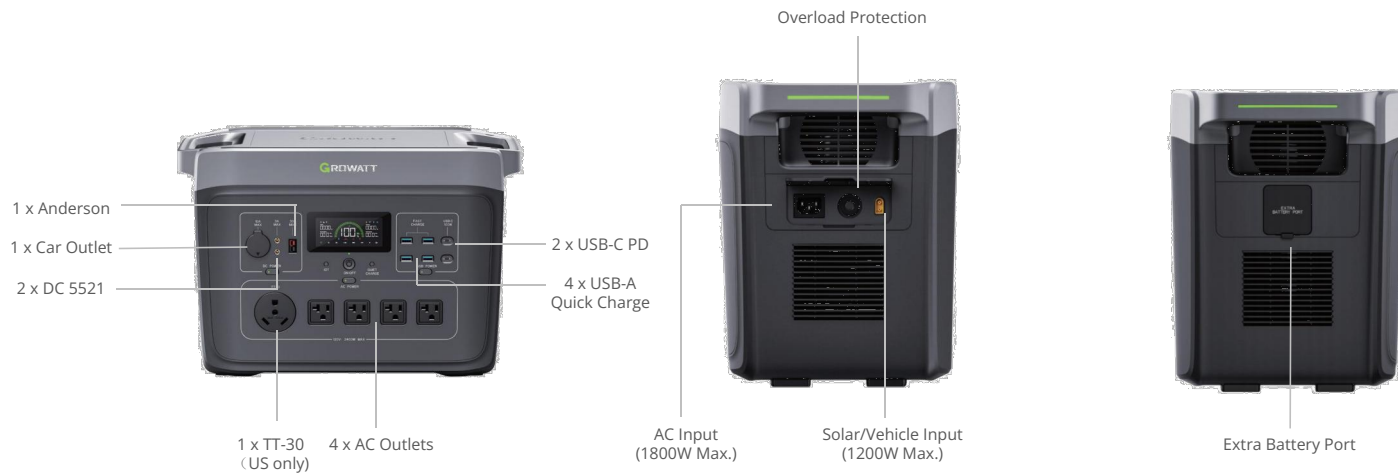

ALL-IN-ONE POWER HUB FOR YOUR DEVICES

Power up to **15** devices simultaneously!
(EU Version up to 14 devices)