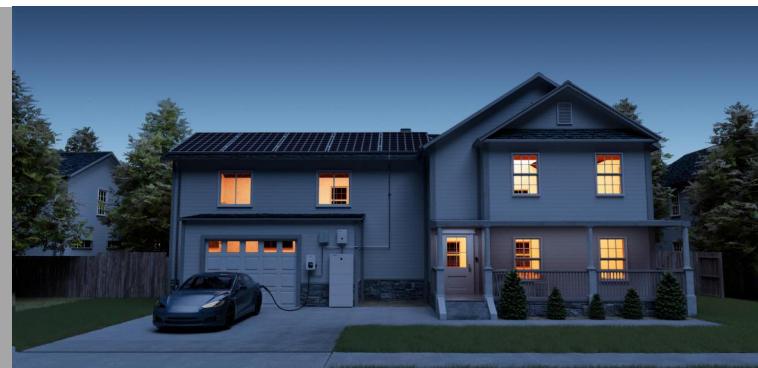

Portable Power Station

INFINITY 2000 PRO

INFINITY 2000 PRO

2048Wh | 2400W

BATTERY

Capacity	2048Wh
Chemistry	LiFePO4 (LFP)
Lifecycle	>4000 Cycles

INPUT

AC Charging	1.6 Hours, 1800W Max.
Solar Charging	2.3 Hours, 1200W Max.
Vehicle Charging	12V/24V, 8A Max.
MPPT Efficiency	99%

OUTPUT

AC Outlet x 4 (TT-30 x 1 for US only)	Pure Sine Wave, Total 2400W (Peak 4800W) US: 120V~(60Hz) ; 1800W Max. during pass-through EU&AU&UK&ZA: 230V ~ (50HZ/60HZ); 2185W Max. during pass-through
USB-A Fast Charge x 4	5V-2.4A, 9V-2A, 12V-1.5A, 18W Max.
USB-C x 2	5V/9V/12V/15V/20V 5A, 100W Max.
Car Cigarette Lighter x 1	13.2V/10A, 132W Max.
DC5521 Output x 2	13.2V/3A
Anderson Port x 1	13.2V/30A